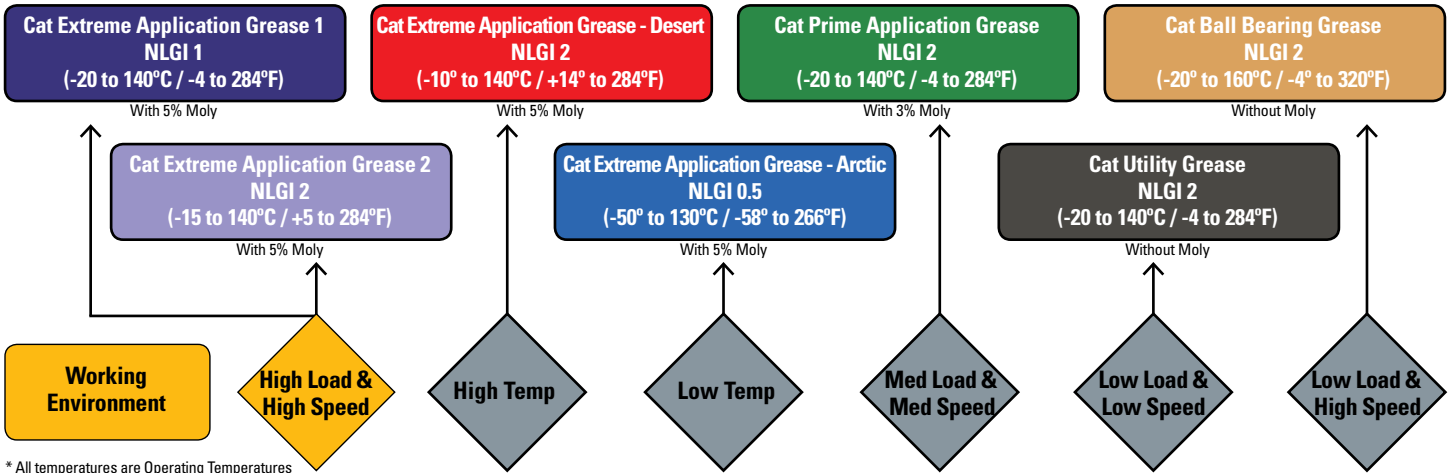

Cat[®] Extreme Application Grease

For high-load, high-speed applications

NLGI Grade 1, 2

Discover the Difference

Long Life—High-quality calcium sulfonate complex formula with 5% molybdenum disulfide (moly) for long service life in Cat applications.

Moisture Resistance—Resists washout from fresh and salt water.

Reduced Component Wear—Resists softening and continues to protect parts under extreme loads and high-speeds.

Corrosion Protection—Resists oxidation and protects metal against rust. Will not corrode or damage steel, copper bearing alloys or conventional seal materials.

Cat® Extreme Application Grease

Grease Selection Guide

* All temperatures are Operating Temperatures

Typical Characteristics		
NLGI	1	2
Color	Gray Black	
Molybdenum Disulfide, %	5	5
Operating Temperature Range, °C	-20 to +140	-15 to +140
Operating Temperature Range, °F	-4 to +284	+5 to +284
Base Oil Type	Mineral	
ASTM D445 Base Oil Viscosity 40°C, mm ² /s	150	
Thickener Type	Calcium Sulfonate	
ASTM D2265 Dropping point, °C	> 260	> 260
ASTM D2266 4 Ball wear, scar diameter, mm	.39	.39
ASTM D2596 4 Ball weld load, kg	800	800
ASTM D1743 Rust prevention	Pass	Pass
ASTM D4048 Copper corrosion	1A	1A
ASTM D1264 Water wash-out, 79°C, mass %	0.6	0.6

The values shown are typical values and should not be used as quality control parameters to either accept or reject product. Specifications are subject to change without notice.

Recommended Use

Cat Extreme Application Greases are formulated for grease fittings and lubrication points in high-load, high-speed applications with operating temperatures ranging from -20°C to +140°C (-4°F to +284°F) for NLGI 1 and -15°C to 140°C (+5°F to +284°F) for NLGI 2.